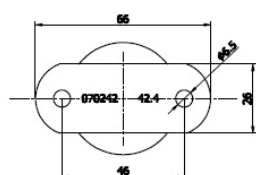

# PRODUCT SHEET

**Description:**

Round Fixed Rail Support, SS316-Brushed,  $\varnothing 42,4 \times 2,0 \times 79 \text{mm}$

**Item number:**

22.10.401-0

Units	Box	Carton	HS Code	Barcode
Pcs.	20	80	8302419000	
				5704866108515