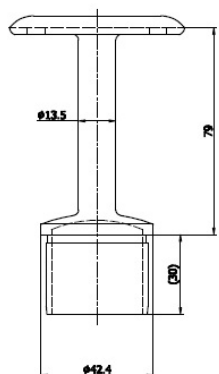

# PRODUCT SHEET

**Description:**

Round Fixed Rail Support, SS316-Brushed,  $\varnothing 42,4 \times 2,0 \times 79 \text{mm}$

**Item number:**

22.10.401-0

Units	Box	Carton	HS Code	Barcode
Pcs.	20	80	8302419000	
				5704866108515